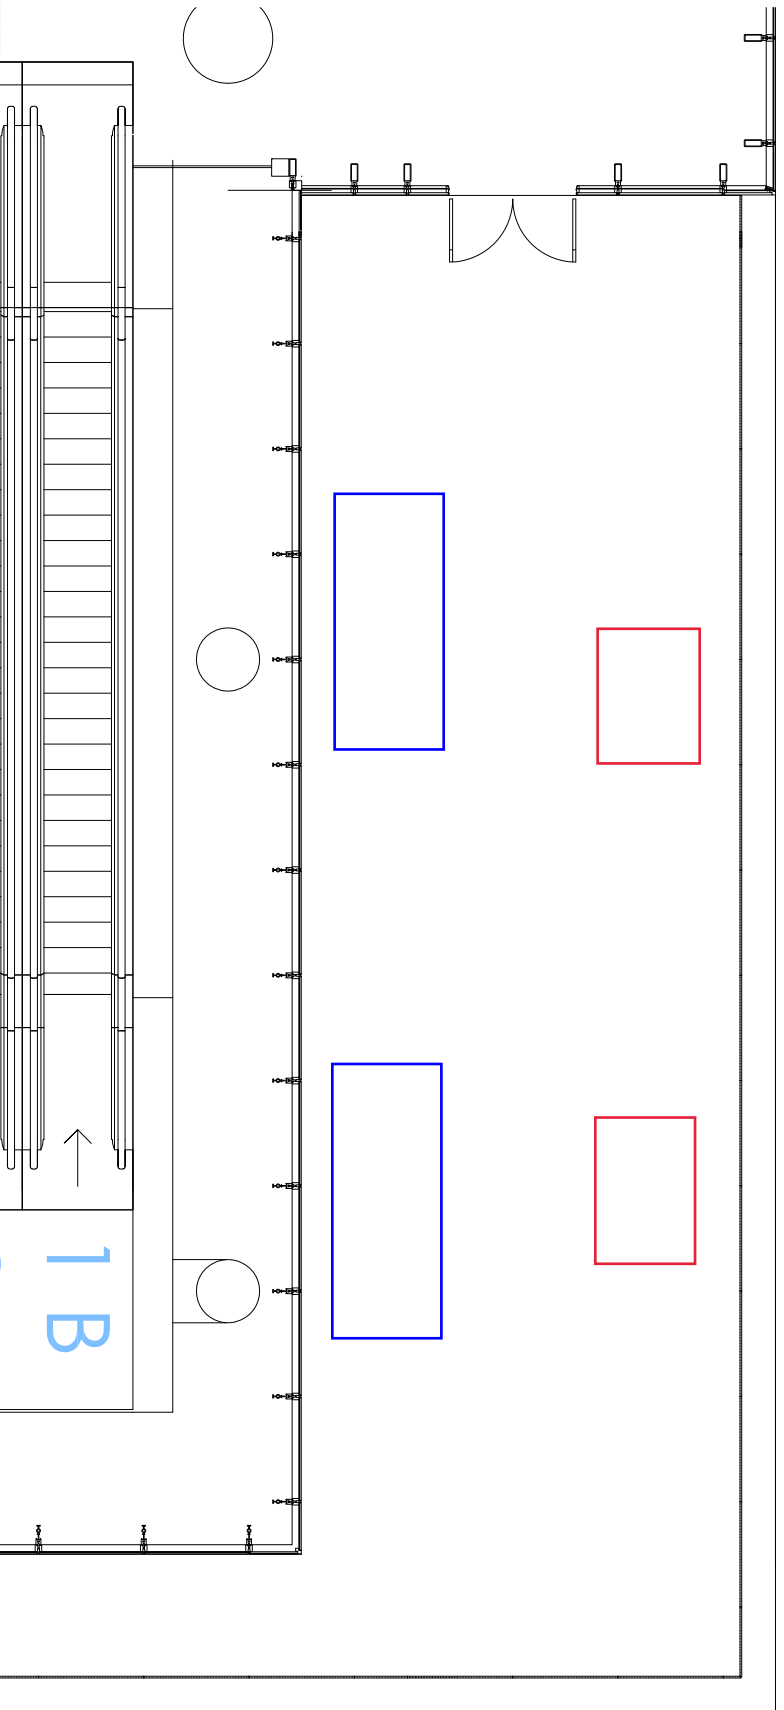

Terrace

South - Level Two

Each grouping will have
 1 love seat
 2 chairs
 2 end tables

Each grouping will have
 1 bistro height table
 2 bistro height chairs

Disclaimer:
 This drawing is intended as a guide only.
 The Moscone Center/SMG cannot be held
 responsible for on-site variations or
 adjustments.